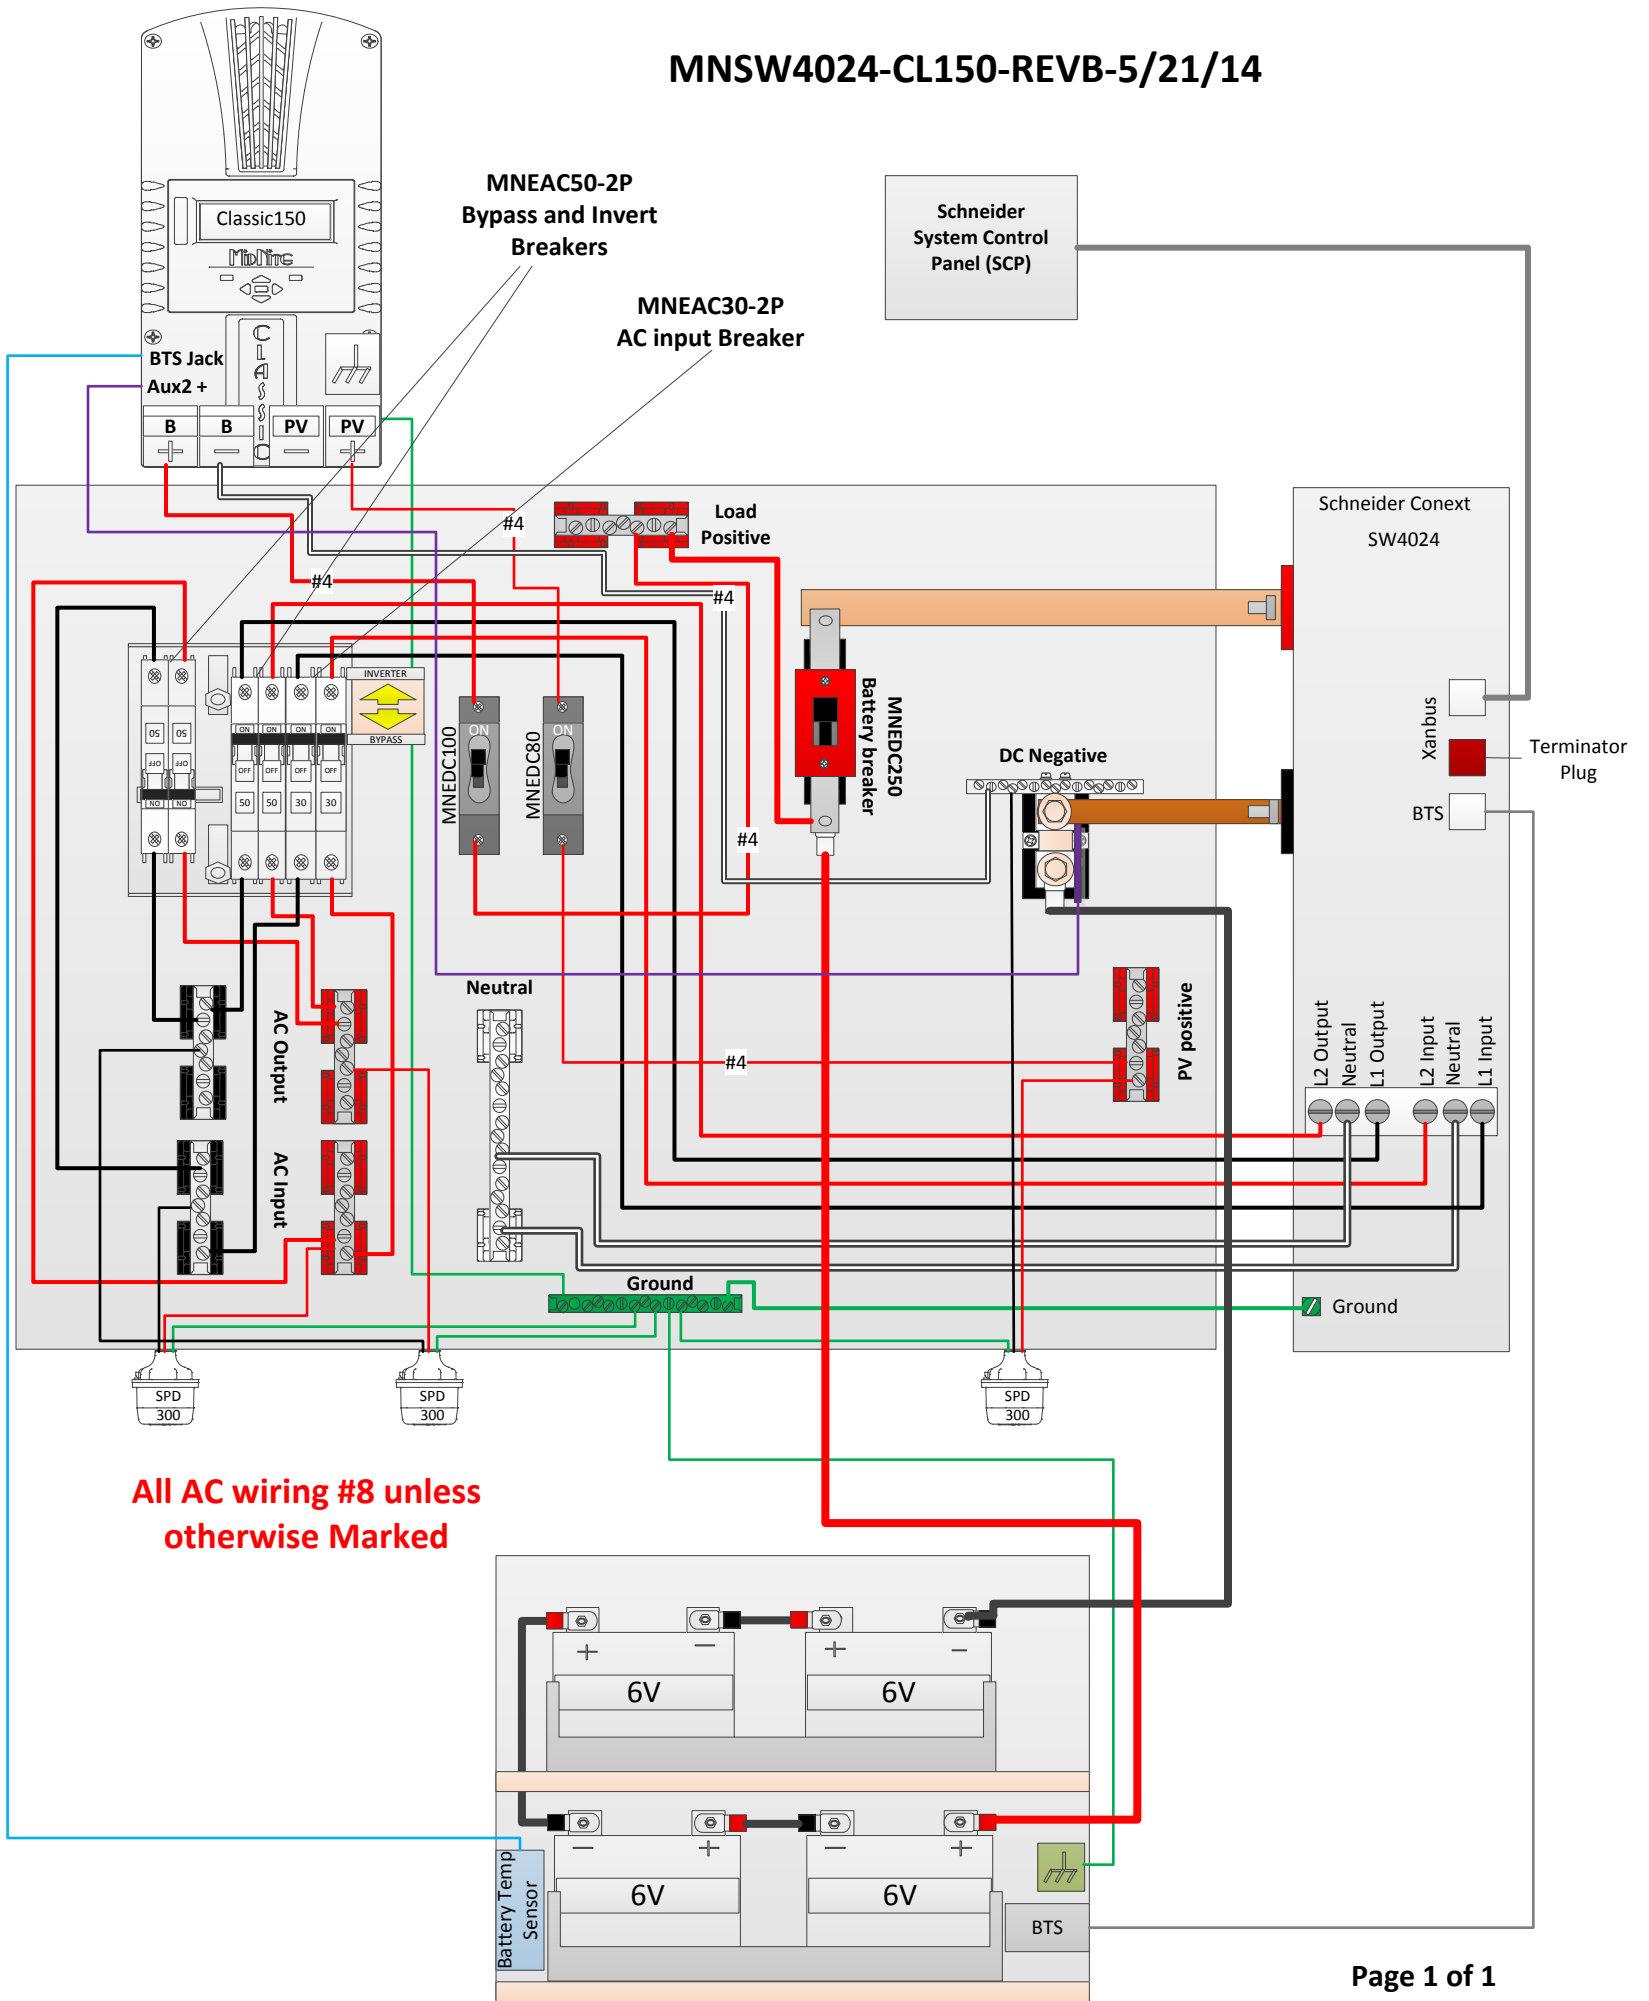

MNSW4024-CL150-REVB-5/21/14

All AC wiring #8 unless otherwise Marked