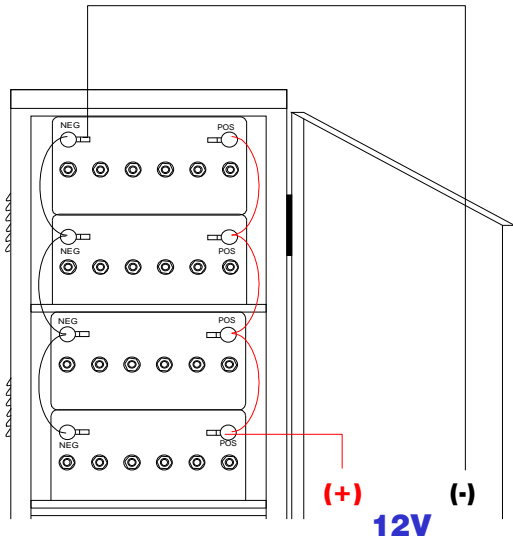

BP2/6 BATTERY ENCLOSURE

ENCLOSURE DETAIL
Batteries installed in
horizontal position.

ENCLOSURE DETAIL
Batteries installed in
vertical position.

Battery wiring for 12V system

#4-1 x 20" B-B CABLE
(PARALLEL CONNECTIONS)

Battery wiring for 24V system

#4-1 x 9" B-B CABLE
(SERIES CONNECTIONS)

#4-1 x 20" B-B CABLE
(PARALLEL CONNECTIONS)

AMERESCO SOLAR

Green • Clean • Sustainable

BP2/6+E BATTERY ENCLOSURE