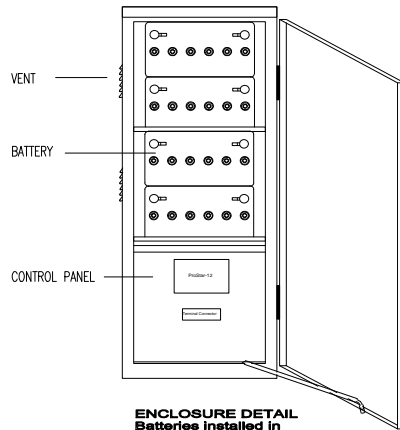

BP2/6 BATTERY ENCLOSURE

ENCLOSURE DETAIL
Batteries installed in
horizontal position.

ENCLOSURE DETAIL
Batteries installed in
vertical position.

Battery wiring for 12V system

#4-1 x 20" B-B CABLE
(PARALLEL CONNECTIONS)