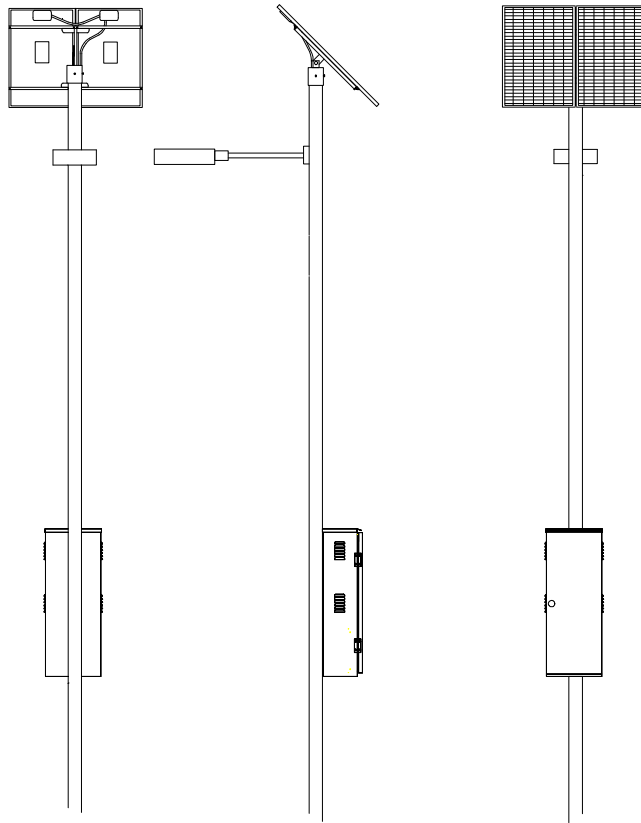

BP2/6 BATTERY ENCLOSURE

ENCLOSURE DETAIL
Batteries installed in
horizontal position.

ENCLOSURE DETAIL
Batteries installed in
vertical position.

Battery wiring for 12V system

#4-1 x 20" B-B CABLE
(PARALLEL CONNECTIONS)

Battery wiring for 24V system

#4-1 x 9" B-B CABLE
(SERIES CONNECTIONS)

#4-1 x 20" B-B CABLE
(PARALLEL CONNECTIONS)

AMERESCO SOLAR

Green • Clean • Sustainable

BP2/6+E BATTERY ENCLOSURE