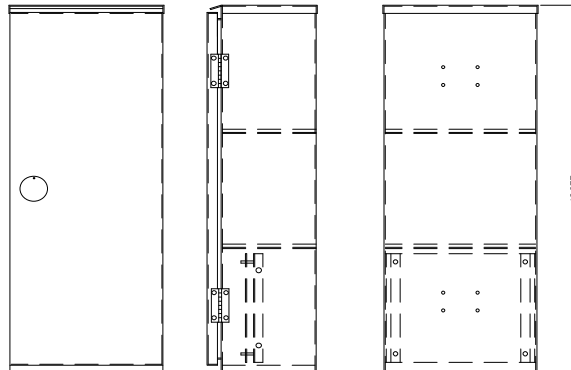

BP2/6 BATTERY ENCLOSURE

ENCLOSURE DETAIL
Batteries installed in
horizontal position.

ENCLOSURE DETAIL
Batteries installed in
vertical position.

Battery wiring for 12V system

#4-1 x 20" B-B CABLE
(PARALLEL CONNECTIONS)