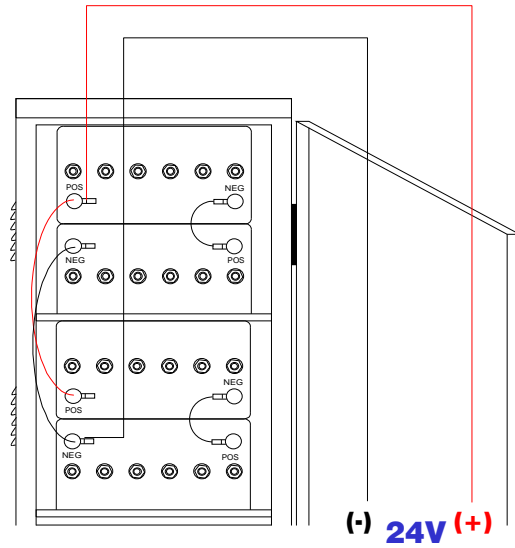

BP2/6 BATTERY ENCLOSURE

ENCLOSURE DETAIL
Batteries installed in
horizontal position.

ENCLOSURE DETAIL
Batteries installed in
vertical position.

Battery wiring for 12V system

#4-1 x 20" B-B CABLE
(PARALLEL CONNECTIONS)

Battery wiring for 24V system

#4-1 x 9" B-B CABLE
(SERIES CONNECTIONS)

#4-1 x 20" B-B CABLE
(PARALLEL CONNECTIONS)

AMERESCO SOLAR

Green • Clean • Sustainable

BP2/6+E BATTERY ENCLOSURE