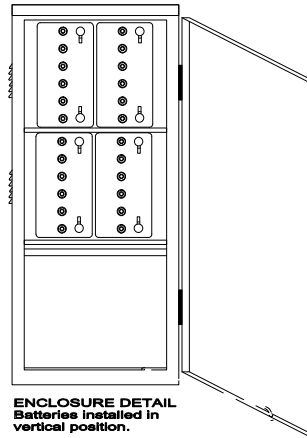

BP2/6 BATTERY ENCLOSURE

ENCLOSURE DETAIL
Batteries installed in
horizontal position.

ENCLOSURE DETAIL
Batteries installed in
vertical position.

Battery wiring for 12V system

#4-1 x 20" B-B CABLE
(PARALLEL CONNECTIONS)

Battery wiring for 24V system

#4-1 x 9" B-B CABLE
(SERIES CONNECTIONS)

#4-1 x 20" B-B CABLE
(PARALLEL CONNECTIONS)

AMERESCO SOLAR

Green • Clean • Sustainable

BP2/6+E BATTERY ENCLOSURE